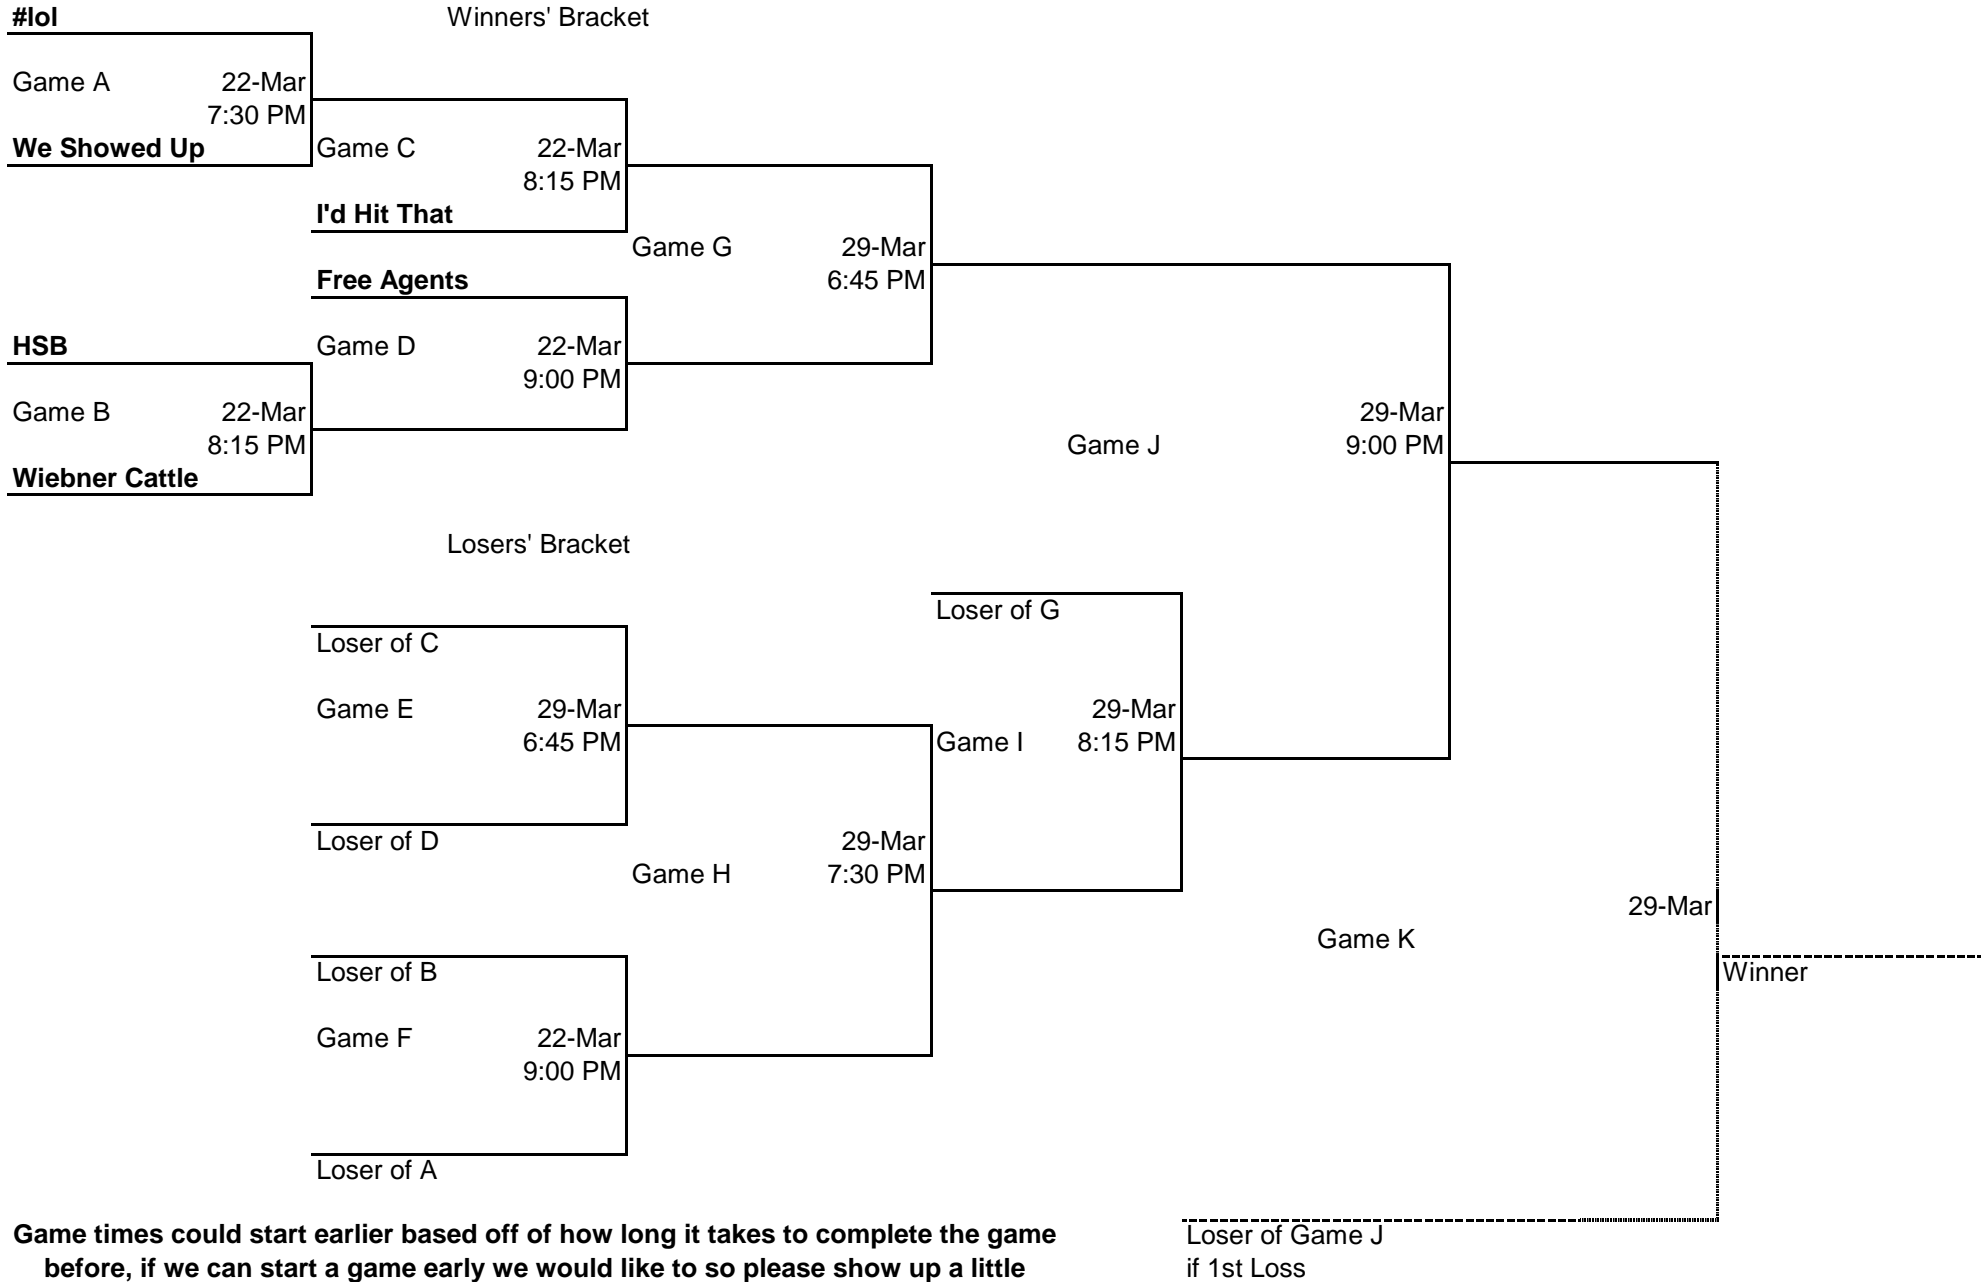

Alva Recreation Complex

2017 Women's Volleyball Tournament

Game times could start earlier based off of how long it takes to complete the game before, if we can start a game early we would like to so please show up a little early to avoid having a late championship game.